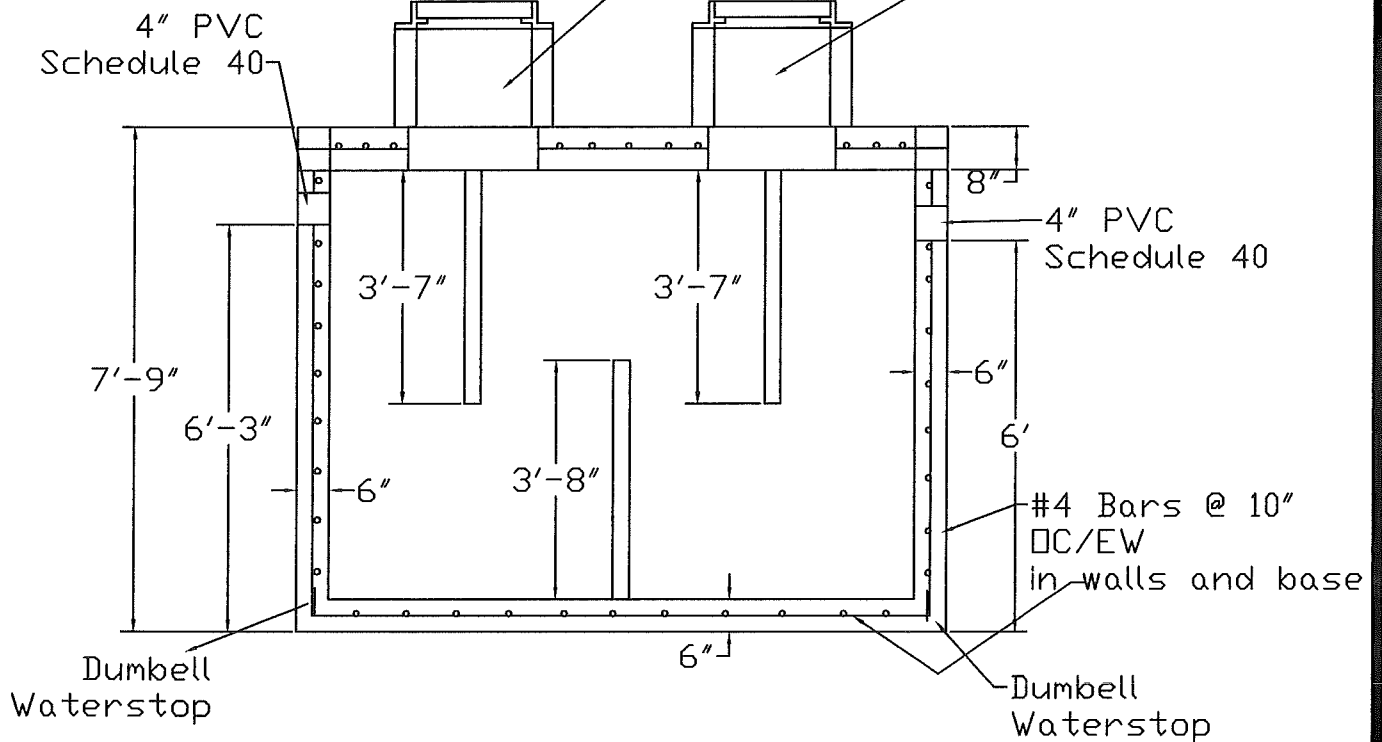

Risers 2' tall
without castings

2000 Gallon Grease Trap

DATE:

PG. NO.

JOB.

CONT.

MID AMERICA PRECAST INC.